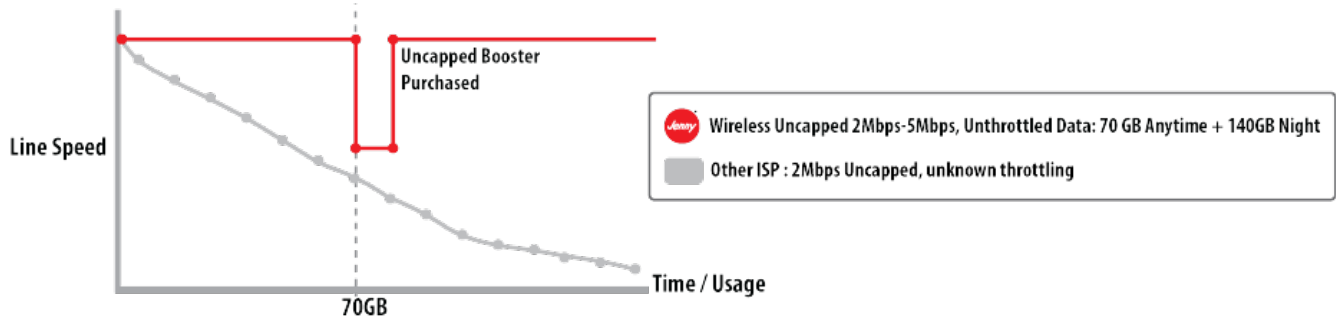

Uncapped Wireless Internet

	6 Mbps - 12 Mbps	3 Mbps - 6 Mbps	2 Mbps - 5 Mbps	1 Mbps - 3 Mbps
690GB Unthrottled Data p/m 230GB Anytime Data + 460GB Nighttime Data	R 2499 .00	R 1999 .00	R 1799 .00	
330GB Unthrottled Data p/m 110GB Anytime Data + 220GB Nighttime Data	R 1599 .00	R 1199 .00	R 999 .00	R 899 .00
240GB Unthrottled Data p/m 80GB Anytime Data + 160GB Nighttime Data	R 1299 .00	R 899 .00	R 799 .00	R 699 .00
150GB Unthrottled Data p/m 50GB Anytime Data + 100GB Nighttime Data	R 999 .00	R 699 .00	R 599 .00	R 499 .00
90GB Unthrottled Data p/m 30GB Anytime Data + 60GB Nighttime Data			R 499 .00	R 399 .00

* All prices on this website include VAT, all prices listed are per month, unless otherwise stated.

How our uncapped works

The Jenny uncapped wireless service will run at optimal speed until the Throttled After data threshold is reached. Once the Throttled After data threshold is reached, the speed will be reduced. You will receive an SMS, where you will be able to "boost" your Throttled After data threshold to a higher level. This way, you can ensure that your uncapped service never slows down. Throttled After data threshold boosters can be purchased on the usage page as well.

- Uncapped data is more contended than capped data.
- P2P data has low priority.
- By purchasing any Jenny Internet service, you agree to our Acceptable Use Policy.