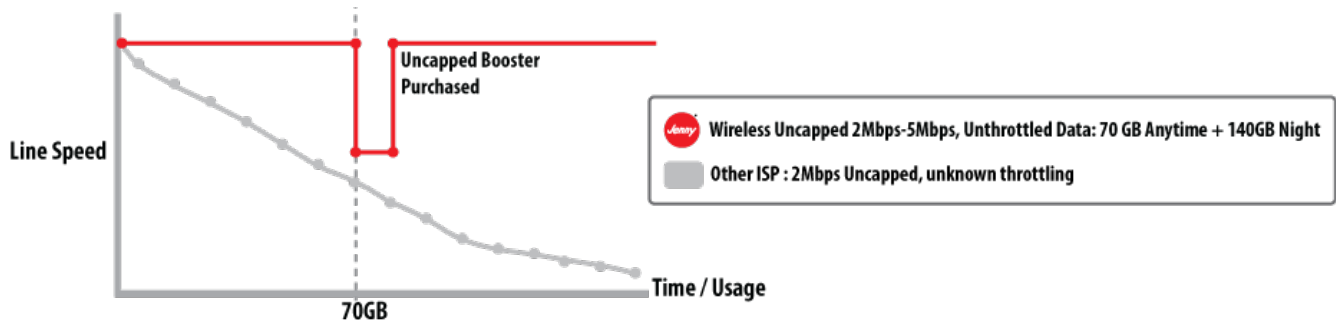

Uncapped Wireless Internet

	6 Mbps - 12 Mbps	3 Mbps - 6 Mbps	2 Mbps - 5 Mbps	1 Mbps - 3 Mbps
690GB Unthrottled Data p/m 230GB Anytime Data + 460GB Nighttime Data	R 2499 .00	R 1999 .00	R 1799 .00	
330GB Unthrottled Data p/m 110GB Anytime Data + 220GB Nighttime Data	R 1599 .00	R 1199 .00	R 999 .00	R 899 .00
240GB Unthrottled Data p/m 80GB Anytime Data + 160GB Nighttime Data	R 1299 .00	R 899 .00	R 799 .00	R 699 .00
150GB Unthrottled Data p/m 50GB Anytime Data + 100GB Nighttime Data	R 999 .00	R 699 .00	R 599 .00	R 499 .00
90GB Unthrottled Data p/m 30GB Anytime Data + 60GB Nighttime Data			R 499 .00	R 399 .00

* All prices on this website include VAT, all prices listed are per month, unless otherwise stated.

How our uncapped works

The Jenny uncapped wireless service will run at optimal speed until the Throttled After data threshold is reached. Once the Throttled After data threshold is reached, the speed will be reduced. You will receive an SMS, where you will be able to "boost" your Throttled After data threshold to a higher level. This way, you can ensure that your uncapped service never slows down. Throttled After data threshold boosters can be purchased on the usage page as well.

- Uncapped data is more contended than capped data.
- P2P data has low priority.
- By purchasing any Jenny Internet service, you agree to our Acceptable Use Policy.