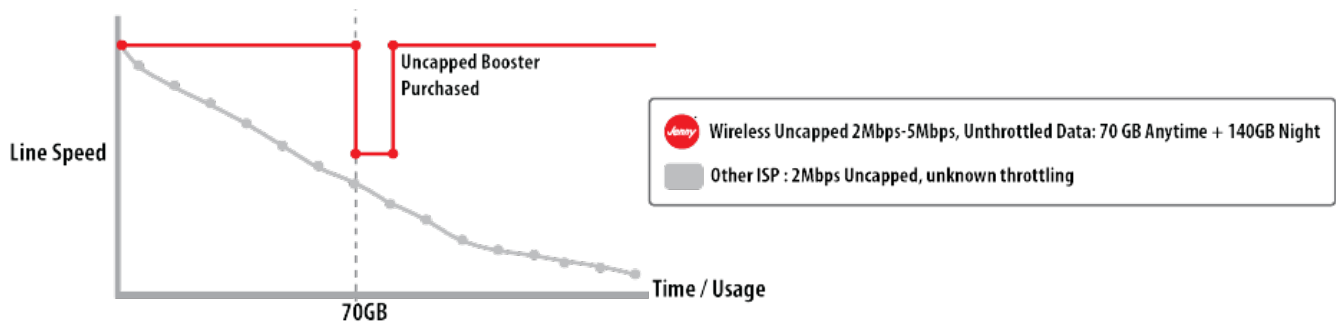

Capped Wireless Internet

Anytime + Night Data	Total GB p/m	6 Mbps - 12 Mbps	3 Mbps - 6 Mbps	2 Mbps - 5 Mbps	1 Mbps - 3 Mbps
250GB + 500GB =	750GB	R 2499 .00	R 1999 .00	R 1799 .00	
110GB + 220GB =	330GB	R 1399 .00	R 999 .00	R 899 .00	R 799 .00
70GB + 140GB =	210GB	R 1099 .00	R 799 .00	R 699 .00	R 599 .00
40GB + 80GB =	120GB	R 899 .00	R 599 .00	R 499 .00	R 399 .00
20GB + 40GB =	60GB				R 299 .00

All packages now include night data. Night data is active between 07:00 pm and 6:00 am.

This data will not count towards your anytime data cap.

Uncapped Wireless Internet

	6 Mbps - 12 Mbps	3 Mbps - 6 Mbps	2 Mbps - 5 Mbps	1 Mbps - 3 Mbps
690GB Unthrottled Data p/m <small>230GB Anytime Data + 460GB Nighttime Data</small>	R 2499 .00	R 1999 .00	R 1799 .00	
330GB Unthrottled Data p/m <small>110GB Anytime Data + 220GB Nighttime Data</small>	R 1599 .00	R 1199 .00	R 999 .00	R 899 .00
240GB Unthrottled Data p/m <small>80GB Anytime Data + 160GB Nighttime Data</small>	R 1299 .00	R 899 .00	R 799 .00	R 699 .00
150GB Unthrottled Data p/m <small>50GB Anytime Data + 100GB Nighttime Data</small>	R 999 .00	R 699 .00	R 599 .00	R 499 .00
90GB Unthrottled Data p/m <small>30GB Anytime Data + 60GB Nighttime Data</small>			R 499 .00	R 399 .00

* All prices on this website include VAT, all prices listed are per month, unless otherwise stated.

How our uncapped works

The Jenny uncapped wireless service will run at optimal speed until the Throttled After data threshold is reached. Once the Throttled After data threshold is reached, the speed will be reduced. You will receive an SMS, where you will be able to "boost" your Throttled After data threshold to a higher level. This way, you can ensure that your uncapped service never slows down. Throttled After data threshold boosters can be purchased on the usage page as well.