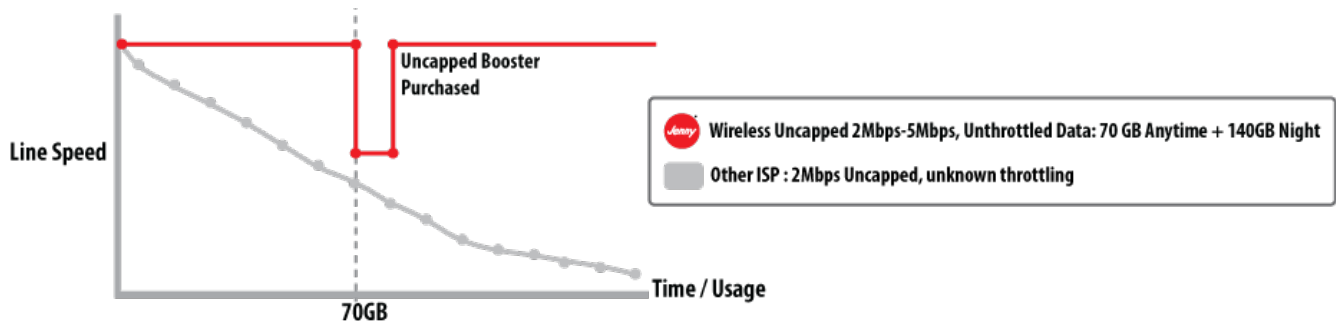

Uncapped Wireless Internet

	6 Mbps - 12 Mbps	3 Mbps - 6 Mbps	2 Mbps - 5 Mbps	1 Mbps - 3 Mbps
690GB Unthrottled Data p/m 230GB Anytime Data + 460GB Nighttime Data	R 2499 .00	R 1999 .00	R 1799 .00	
330GB Unthrottled Data p/m 110GB Anytime Data + 220GB Nighttime Data	R 1599 .00	R 1199 .00	R 999 .00	R 899 .00
240GB Unthrottled Data p/m 80GB Anytime Data + 160GB Nighttime Data	R 1299 .00	R 899 .00	R 799 .00	R 699 .00
150GB Unthrottled Data p/m 50GB Anytime Data + 100GB Nighttime Data	R 999 .00	R 699 .00	R 599 .00	R 499 .00
90GB Unthrottled Data p/m 30GB Anytime Data + 60GB Nighttime Data			R 499 .00	R 399 .00

* All prices on this website include VAT, all prices listed are per month, unless otherwise stated.

How our uncapped works

The Jenny uncapped wireless service will run at optimal speed until the Throttled After data threshold is reached. Once the Throttled After data threshold is reached, the speed will be reduced. You will receive an SMS, where you will be able to "boost" your Throttled After data threshold to a higher level. This way, you can ensure that your uncapped service never slows down. Throttled After data threshold boosters can be purchased on the usage page as well.

- Uncapped data is more contended than capped data.
- P2P data has low priority.
- By purchasing any Jenny Internet service, you agree to our Acceptable Use Policy.